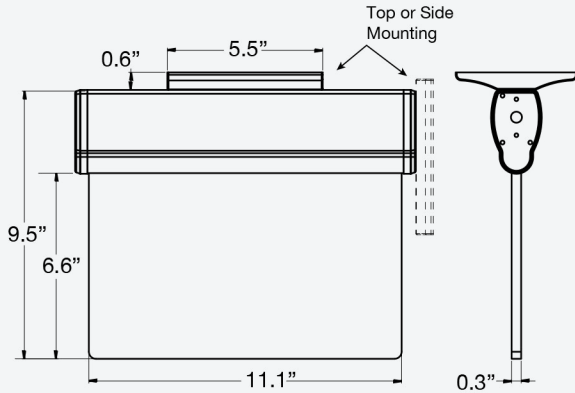

## Features

- Dimensions: 9 1/2" x 9 1/2"
- Adjustable angle - wall, ceiling, sloped ceiling, or side mount
- .3" thick acrylic, with aluminum frame
- Mounting fits standard electrical box with a 4 1/4" x 5 1/4" wall flange
- 120-277 VAC operation
- International symbol of accessibility
- 3/4" lettering height
- Follows ICC A117 visual guidelines for ADA compliance
- Custom signs available upon request

## Specifications

This sign may be run off 120 or 277 VAC with an integrated battery back up with 3 hours of light, after loss of the emergency lighting circuit. It shall mount to a standard electrical box with an adjustable angle for wall, ceiling, sloped ceiling, or side mounting. It shall be constructed of fire-retardant aluminum housing with charging indicator and test button, and edge-lit acrylic panel with arrow decals. Clear acrylic relief cut sign area shall measure 6.6" x 11".